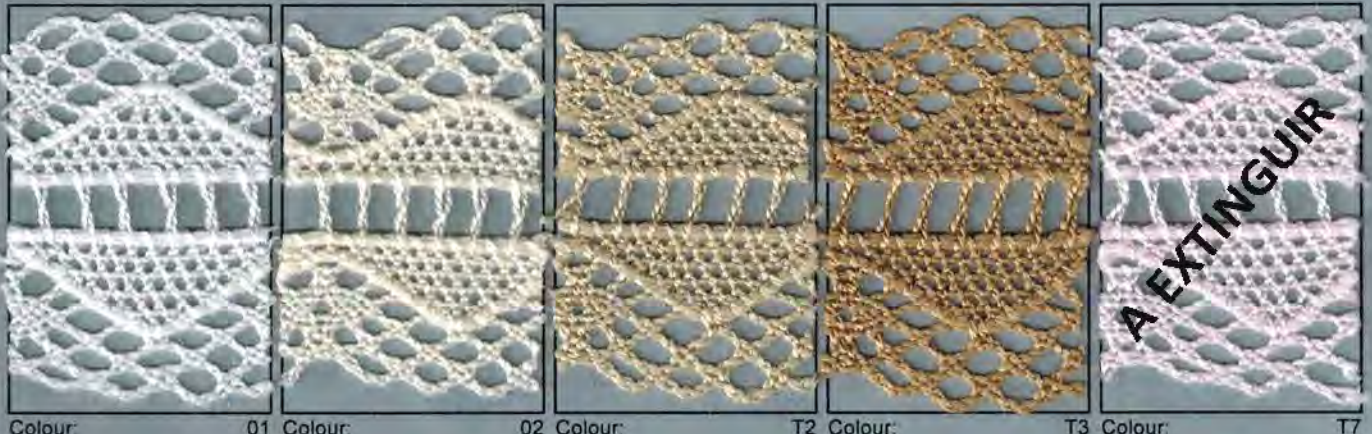

VS

Colour:

VT

Colour:

VV

Colour:

VX

Colour:

V4

Colour:

VC

Colour:

VF

Ref: 4003

Colours: colour palette below

Width: 4,5 cm

Colour: 01 Colour: 02 Colour: T2 Colour: T3 Colour: T7

Colour: T8 Colour: T9 Colour: 24 Colour: 07 Colour: T6

Colour: V2 Colour: V3 Colour: 14

Ref.: 4001

Colours: colour palette below

Width: 3,0 cm

Colour:

01